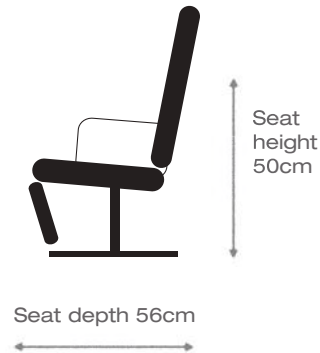

## SMALL

W: 76 x D: 82 x H: 109 cm

## MEDIUM

W: 76 x D: 84 x H: 113 cm

## LARGE

W: 76 x D: 87 x H: 121 cm

For more detailed information and prices please contact your local stockist.

SEI 03/20