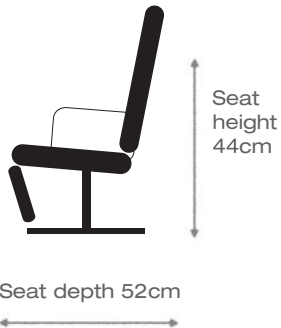

# Seine recliner - 8925

himolla

- Two seat options - soft or medium
- Wide choice of leather colours / quality and fabric  
*Contrast stitching available*
- Dual cover option available:  
*Fabric / fabric or Leather / fabric combinations*
- Three sizes of chair
- Six designs of base

## SMALL

W: 76 x D: 82 x H: 109 cm

## MEDIUM

W: 76 x D: 84 x H: 113 cm

## LARGE

W: 76 x D: 87 x H: 121 cm

For more detailed information and prices please contact your local stockist.

SEI 03/20