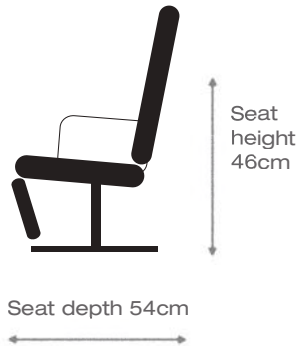

- Individually adjustable headrest
- Wood bases (A & D) in beech 43 - *choice of colours*
- Three power options available
  - 2 x motor - adj. head, back & footrest
  - 3 x motor - adj. back & footrest with Zero Gravity
  - 3 x motor - adj. back & footrest with lift & rise function*Battery pack option also available*  
*Regular handset or radio control (optional extra)*

## SMALL

W: 76 x D: 82 x H: 109 cm

## MEDIUM

W: 76 x D: 84 x H: 113 cm

## LARGE

W: 76 x D: 87 x H: 121 cm

For more detailed information and prices please contact your local stockist.

SEI 03/20