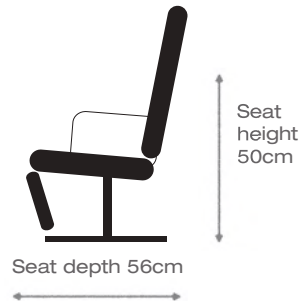

Sinatra recliner - 7637

himolla

- Two seat options - soft or medium
- Wide choice of leather colours / quality and fabric
Contrast stitching available
- Three sizes of chair
- Six designs of base
- Reclines and swivels
- Manual, gas back - independent adjustment
- Integrated footrests
- Individually adjustable headrest
- Choice of wood colour shades for wooden bases
- Upgrade your chair from manual to power - *optional extra*
Single motor - Single motor lift and rise- Dual motor - Dual motor lift and rise - Power pack option also available

18 different options. 1 price!

SMALL

W: 82 x D: 88 x H: 107 cm

MEDIUM

W: 82 x D: 90 x H: 109 cm

LARGE

W: 82 x D: 92 x H: 113 cm

For more detailed information and prices please contact your local stockist.