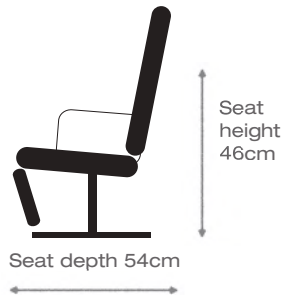

Sinatra recliner - 7637

himolla

- Two seat options - soft or medium
- Wide choice of leather colours / quality and fabric
Contrast stitching available
- Three sizes of chair
- Six designs of base
- Reclines and swivels
- Manual, gas back - independent adjustment
- Integrated footrests
- Individually adjustable headrest
- Choice of wood colour shades for wooden bases
- Upgrade your chair from manual to power - *optional extra*
Single motor - Single motor lift and rise- Dual motor - Dual motor lift and rise - Power pack option also available

18 different options. 1 price!

SMALL

W: 82 x D: 88 x H: 107 cm

MEDIUM

W: 82 x D: 90 x H: 109 cm

LARGE

W: 82 x D: 92 x H: 113 cm

For more detailed information and prices please contact your local stockist.