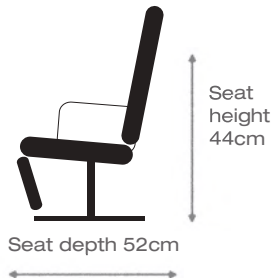

Sinatra recliner - 7637

himolla

- Two seat options - soft or medium
- Wide choice of leather colours / quality and fabric
Contrast stitching available
- Three sizes of chair
- Six designs of base
- Reclines and swivels
- Manual, gas back - independent adjustment
- Integrated footrests
- Individually adjustable headrest
- Choice of wood colour shades for wooden bases
- Upgrade your chair from manual to power - *optional extra*
Single motor - Single motor lift and rise- Dual motor - Dual motor lift and rise - Power pack option also available

18 different options. 1 price!

SMALL

W: 82 x D: 88 x H: 107 cm

MEDIUM

W: 82 x D: 90 x H: 109 cm

LARGE

W: 82 x D: 92 x H: 113 cm

For more detailed information and prices please contact your local stockist.